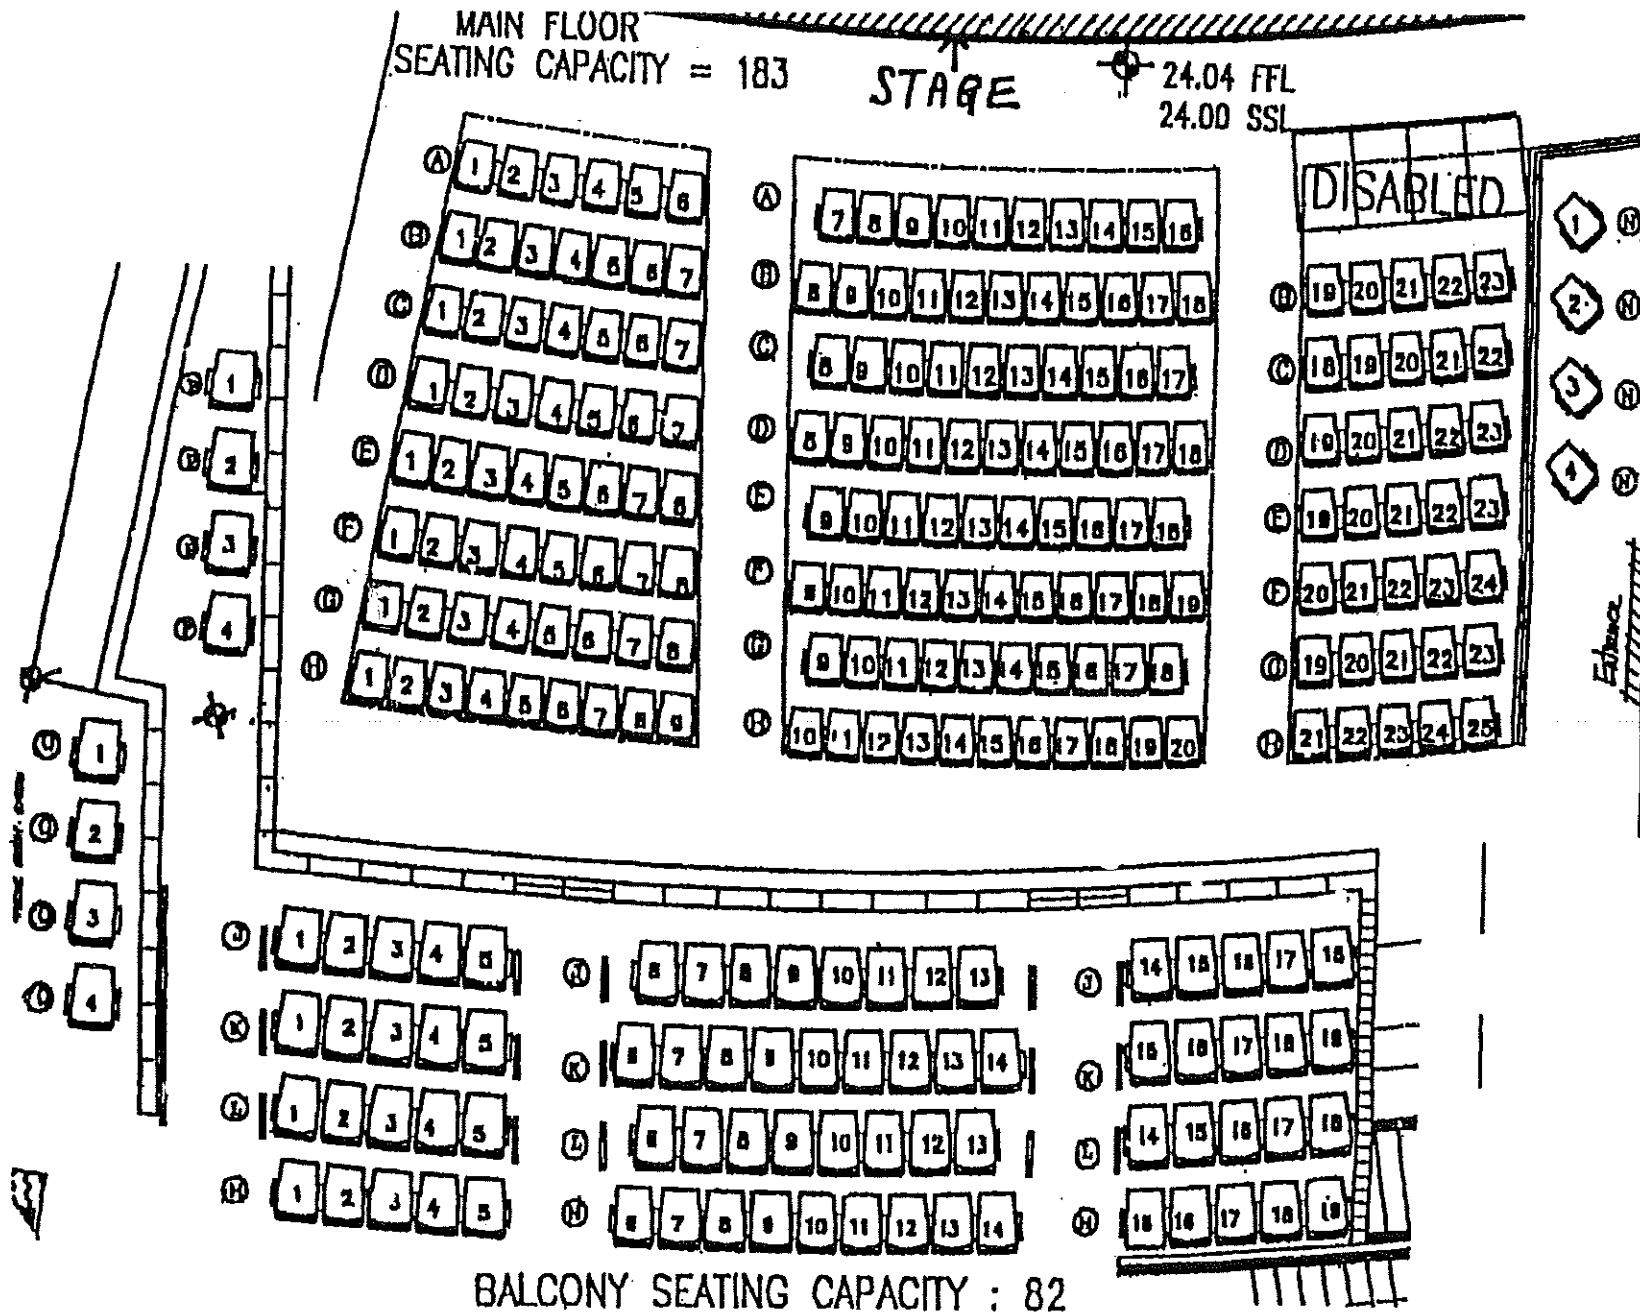

Lee Hysan Concert Hall

BALCONY SEATING CAPACITY : 82